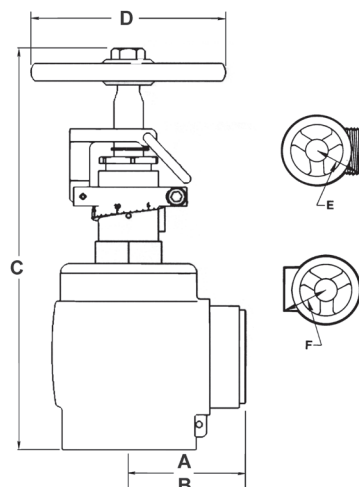

### Double Female

- inlet and outlet NPT only
- restricts under flow conditions only
- aluminum handwheel
- for use up to 175 PSI
- alloy=DZR brass

available finish:

- cast (standard)
- polished - P
- chrome - C
- rough chrome - RC

## Dimensions

Size	A (male)	B (female)	C (closed)	C (open)	D	E (male)	F (female)	Wt. in Lbs.
1½"	2-7/32"	2-11/64"	7-53/64"	8-39/64"	3-3/4"	2-7/16"	2-13/32"	4.6
2½"	3-7/32"	3-3/16"	9-25/32"	11-13/32"	5"	3-19/32"	3-17/32"	9.6