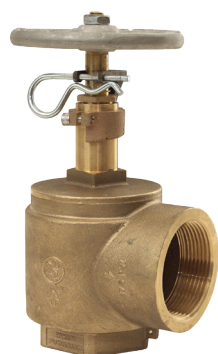

# Adjustable Pressure Reducing Angle Valves

This device features a restraining collar and yoke with removable pin that may be removed only if so specified by the local fire department to provide higher discharge pressures.

## AVAPR150-I

## AVAPR250-I

### Female NPT inlet x Male

- female inlet NPT only
- male outlet
- aluminum handwheel
- restricts only under flow conditions
- for use up to 175 PSI
- alloy=DZR brass

available finish:

- cast (standard)
- polished - P
- chrome - C
- rough chrome - RC