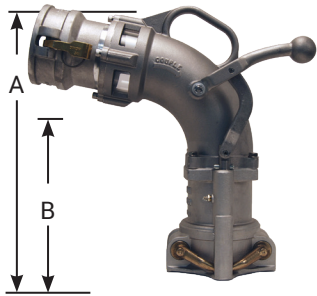

### 6200-Series Side Lever Type Drop Elbows

**Materials**

- Cast aluminum modular construction
- Handle and cam arms: brass with nitrile rubber gasket
- Bolts on inlet end: stainless steel
- Sight glass: acrylic with nitrile rubber seals
- For information on additional elbow configurations such as pre-assembled elbows, contact Dixon®

side lever with 4" coupler inlet

side lever without inlet connection

Size	Inlet	A Overall Height	B Ground Clearance	Aluminum Part #
4"	elbow only, without inlet connection	17-3/4"	10-7/8"	6200
	elbow with 3" adapter inlet			6200C
	elbow with 4" adapter inlet			6200A
	elbow with 3" coupler inlet			6200B
	elbow with anti-spill sleeve, without inlet connection			6200T
	elbow with 4" adapter inlet and anti-spill sleeve			6200AT
	elbow with 4" coupler inlet			6200D
	tall elbow only, without inlet connection	21"	13-3/4"	6200X
	tall elbow with 3" adapter inlet			6200XC
	tall elbow with 4" adapter inlet			6200XA
	tall elbow with 3" coupler inlet			6200XB
	tall elbow with anti-spill sleeve, without inlet connection			6200XT
	tall elbow with 4" adapter inlet and anti-spill sleeve			6200XAT
	tall elbow with 4" coupler inlet			6200XD