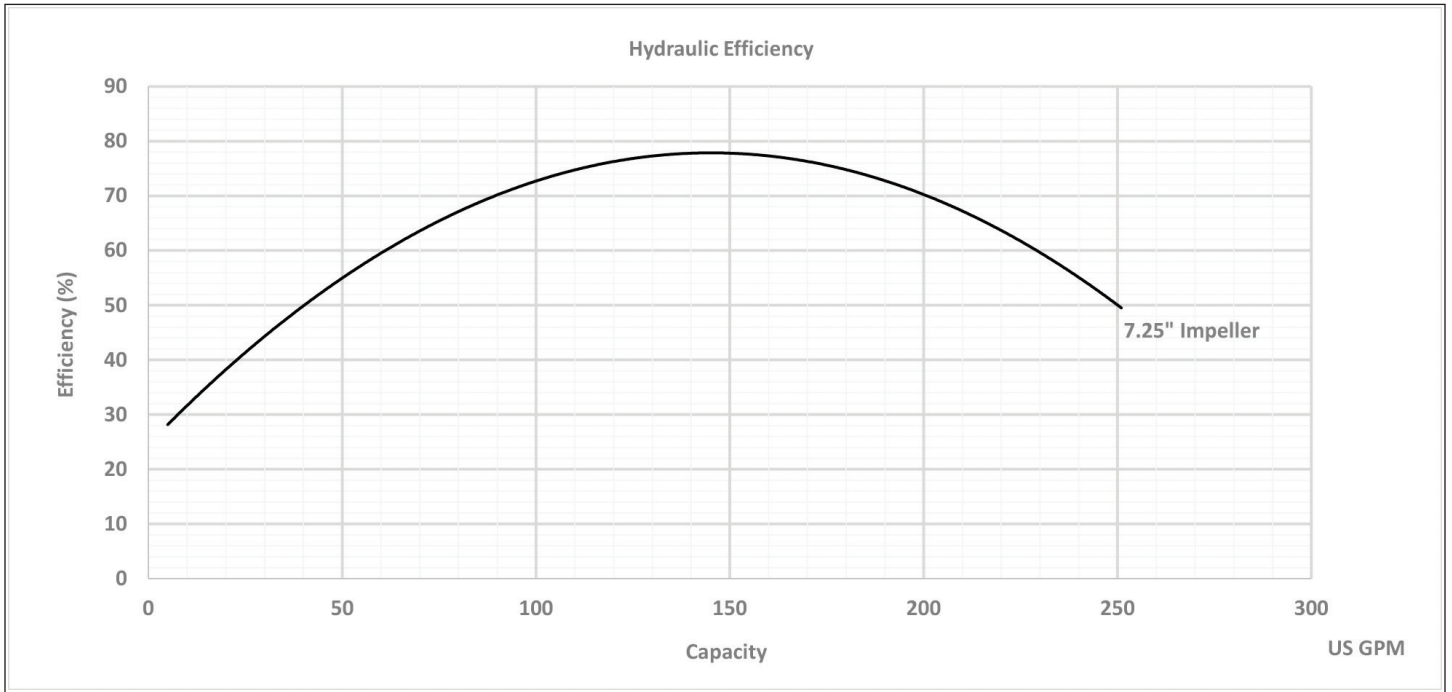

The Right Connection®

ExD-Series Centrifugal Pump Efficiency Curve

Model: ExD 220-230 [1750 RPM]

Dixon Sanitary

N25 W23040 Paul Road • Pewaukee, WI 53072
ph: 800.789.1718 • 262.513.6900 • fx: 800.789.4046 • 262.513.4904
dixonvalve.com