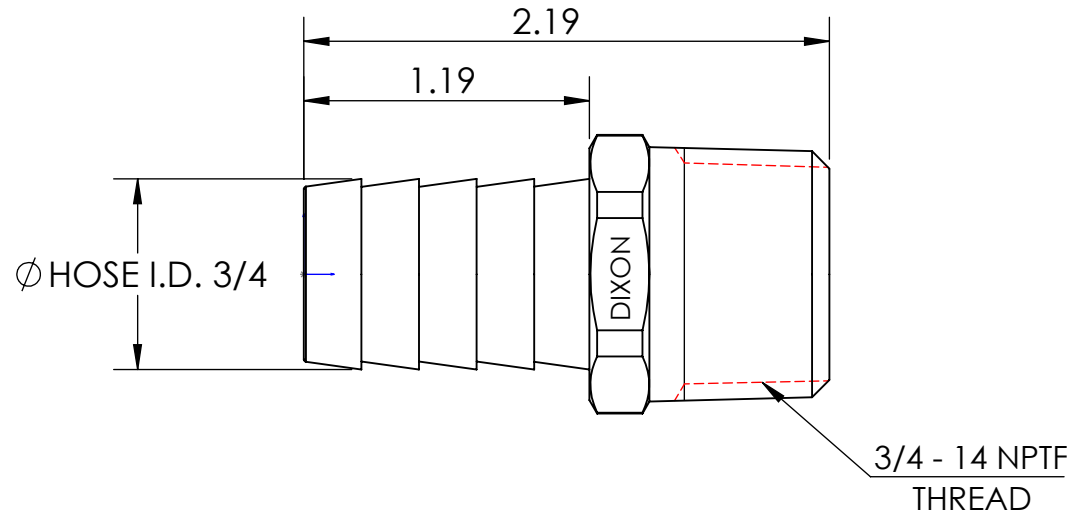

LINE DRAWING NOT FOR PRODUCTION PURPOSES

MATERIAL ALLOY 2754 LEAD FREE BRASS

 The Right Connection™	Dixon Brass Westmont, Illinois USA		DRAWN P. MONAGHAN	DATE 10/29/19
			APPROVED	DATE
			ECO NO.	
TITLE: 3/4 MALE HOSE BARB X 3/4 - 14 NPTF		DO NOT SCALE THIS DRAWING		
SIZE A	DWG. NO. 1021212CLF	REV A		