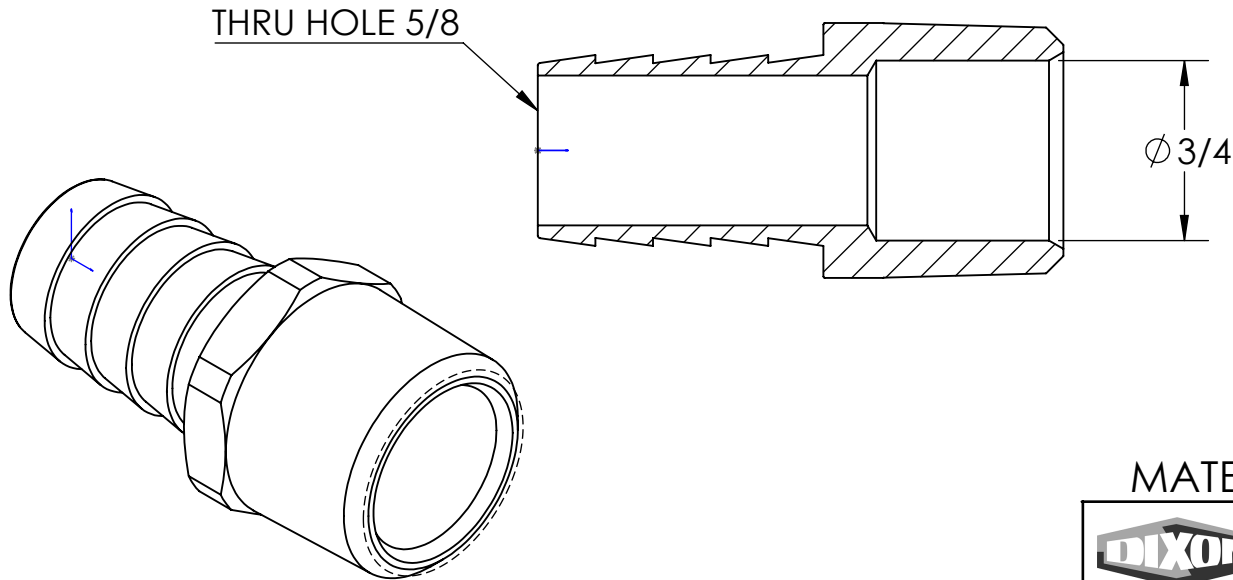

LINE DRAWING NOT FOR PRODUCTION PURPOSES

MATERIAL ALLOY 2754 LEAD FREE BRASS

 The Right Connection™	Dixon Brass Westmont, Illinois USA		DRAWN P. MONAGHAN	DATE 10/29/19
			APPROVED	DATE
			ECO NO.	
TITLE: 3/4 MALE HOSE BARB X 3/4 - 14 NPTF		DO NOT SCALE THIS DRAWING		
SIZE A	DWG. NO. 1021212CLF	REV A		