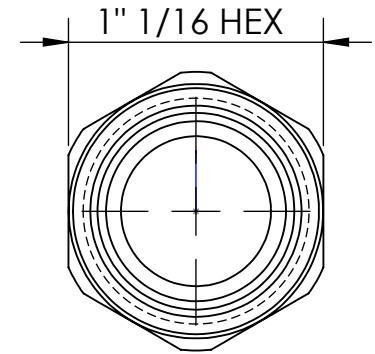

LINE DRAWING NOT FOR PRODUCTION PURPOSES

MATERIAL ALLOY 2754 LEAD FREE BRASS

 The Right Connection™	Dixon Brass Westmont, Illinois USA		DRAWN P. MONAGHAN	DATE 10/29/19
			APPROVED	DATE
			ECO NO.	
TITLE: 3/4 MALE HOSE BARB X 3/4 - 14 NPTF		DO NOT SCALE THIS DRAWING		
SIZE A	DWG. NO. 1021212CLF	REV A		