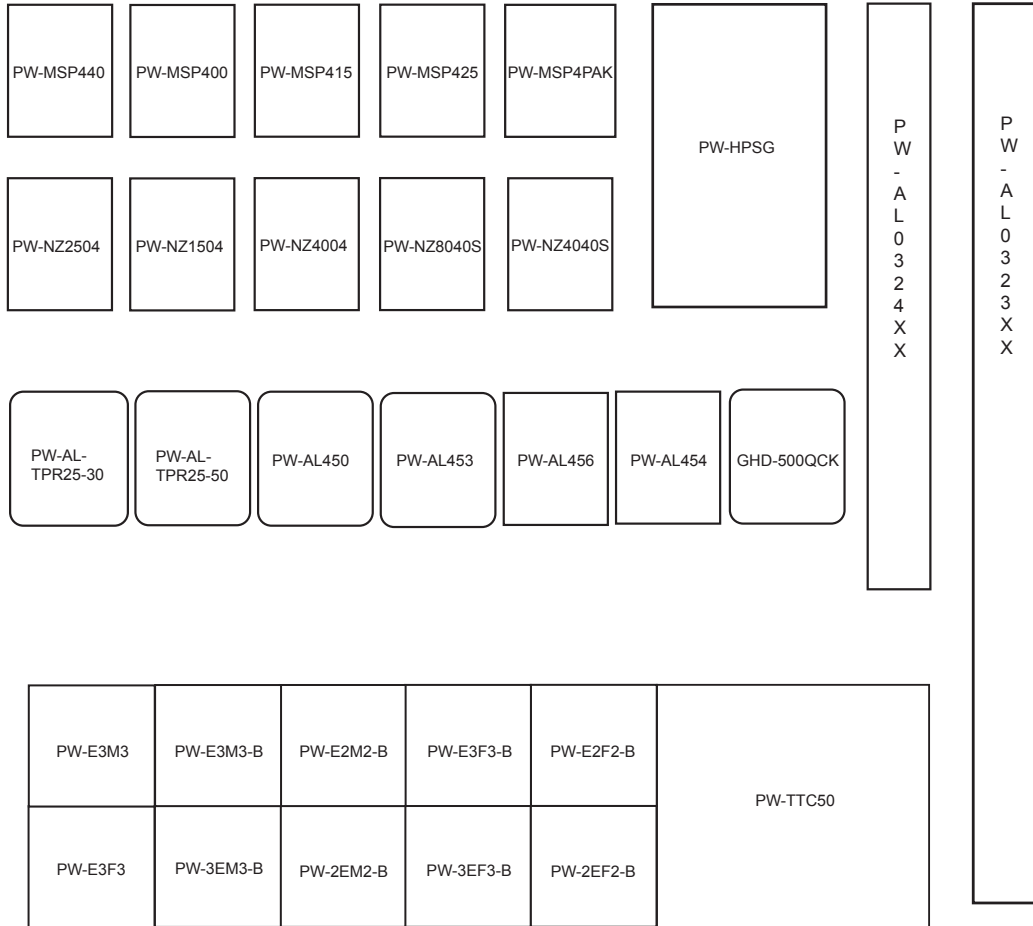

# PRESSURE WASHER PLANOGRAM

## End Cap Sign

MAGNETIC SIGN HOLDER & BRACKET

### Shelf Inserts